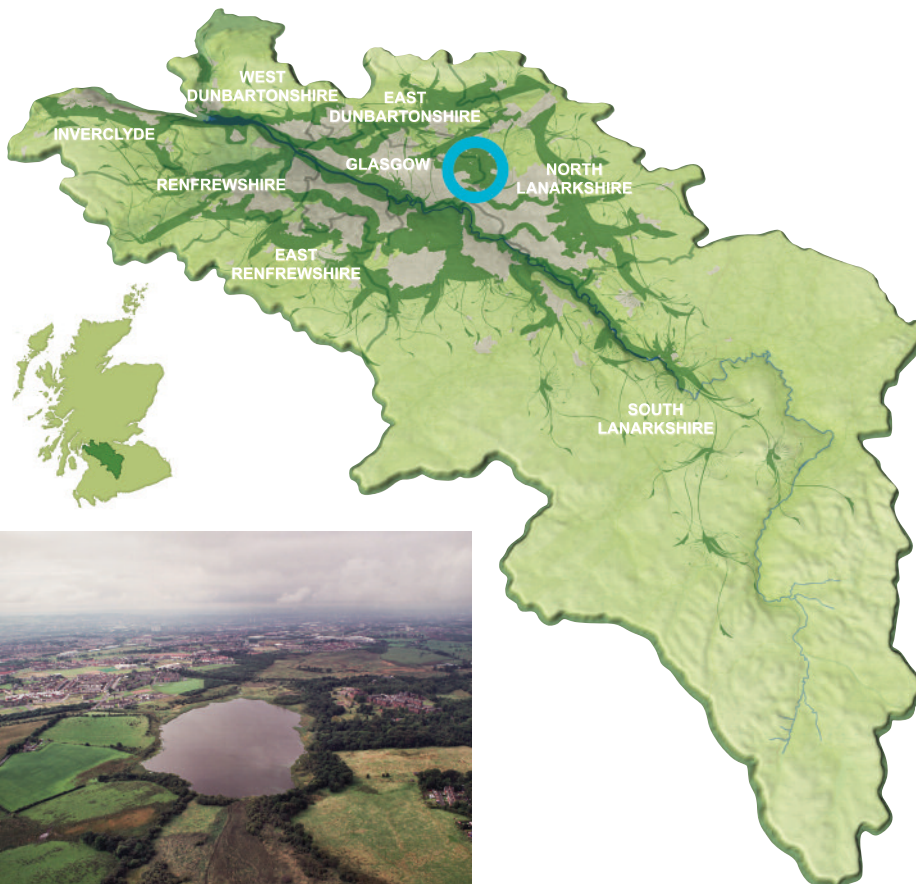

HERITAGE VALUE

The Gartloch Gartcosh corridor is of immensely high value in terms of both natural and cultural heritage. A network of linked-up habitats – mainly wetlands, woodlands and some grassland – supports a wealth of important species. The area features a number of significant medieval sites including the remains of the 12th century Bishop of Glasgow's palace, the intact 15th century baronial hall known as Provan Hall and evidence of crannogs. Also reflected in the landscape is the impact of the area's more recent role as a mining and industrial centre.

© Crown Copyright. All rights reserved 100023417 2008